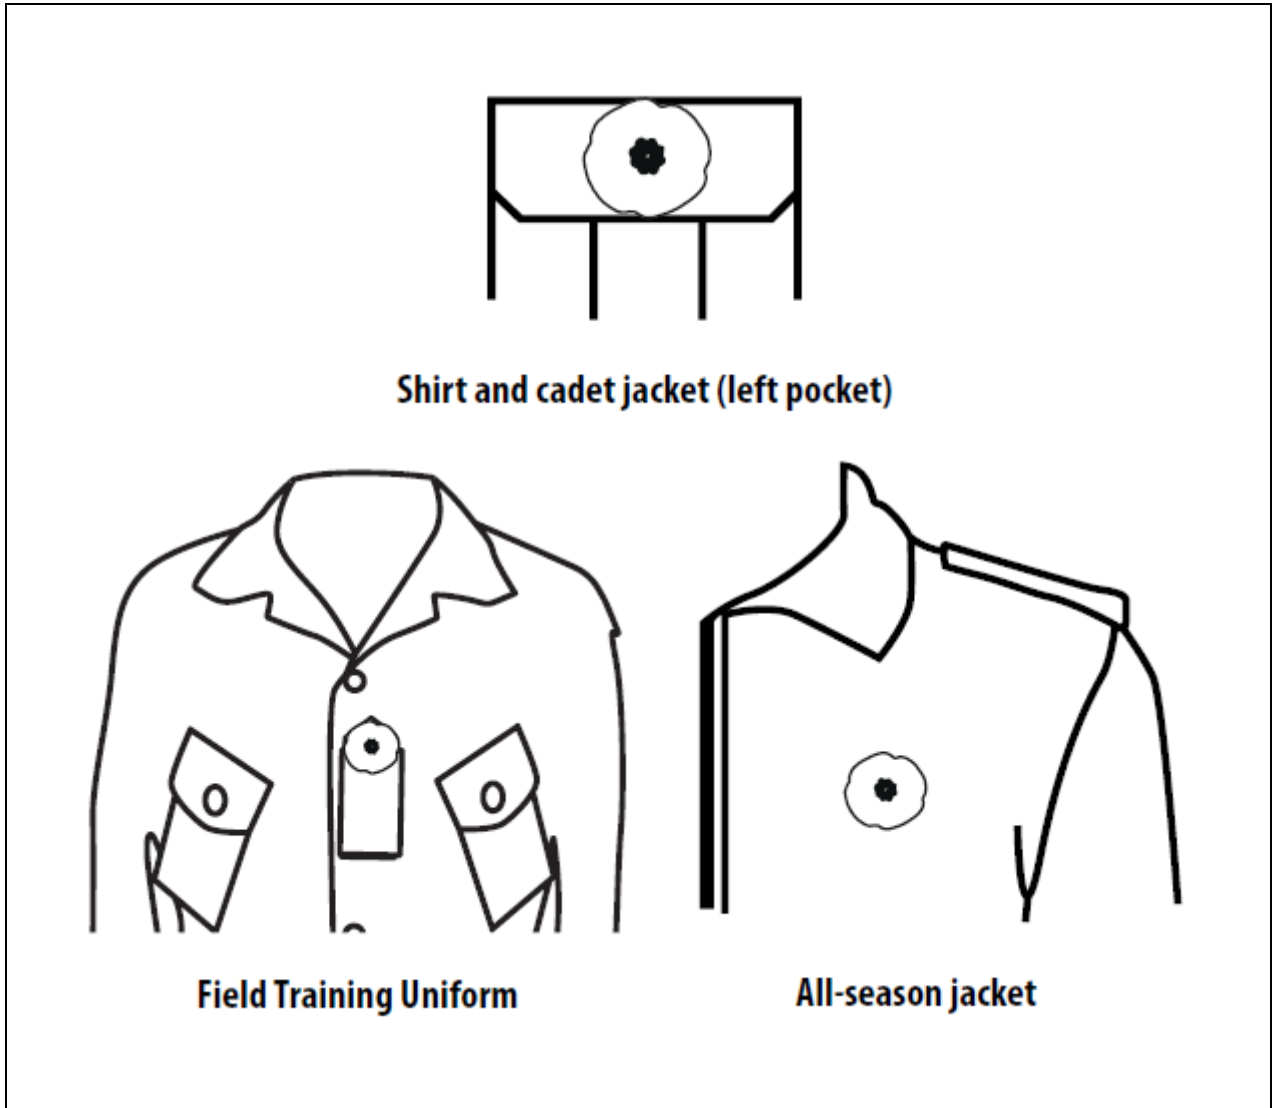

ANNEX H
INSIGNIA PLACEMENT
AIR CADETS – LEFT SLEEVE

Figure 3H-E – Insignia Placement

ANNEX H
INSIGNIA PLACEMENT
AIR CADETS – RIGHT SLEEVE

Figure 3H-F – Insignia Placement

LEFT POCKET

Figure 3I-J – Participation and Competition Insignia

RIGHT POCKET

Figure 3I-K – Participation and Competition Insignia

ANNEX A

POSITIONING OF POPPY

Figure 4A-A – Positioning of Poppy

ANNEX C
UNDRESS RIBBONS

Figure 5C-A – Precedence of Undress Ribbon Rows