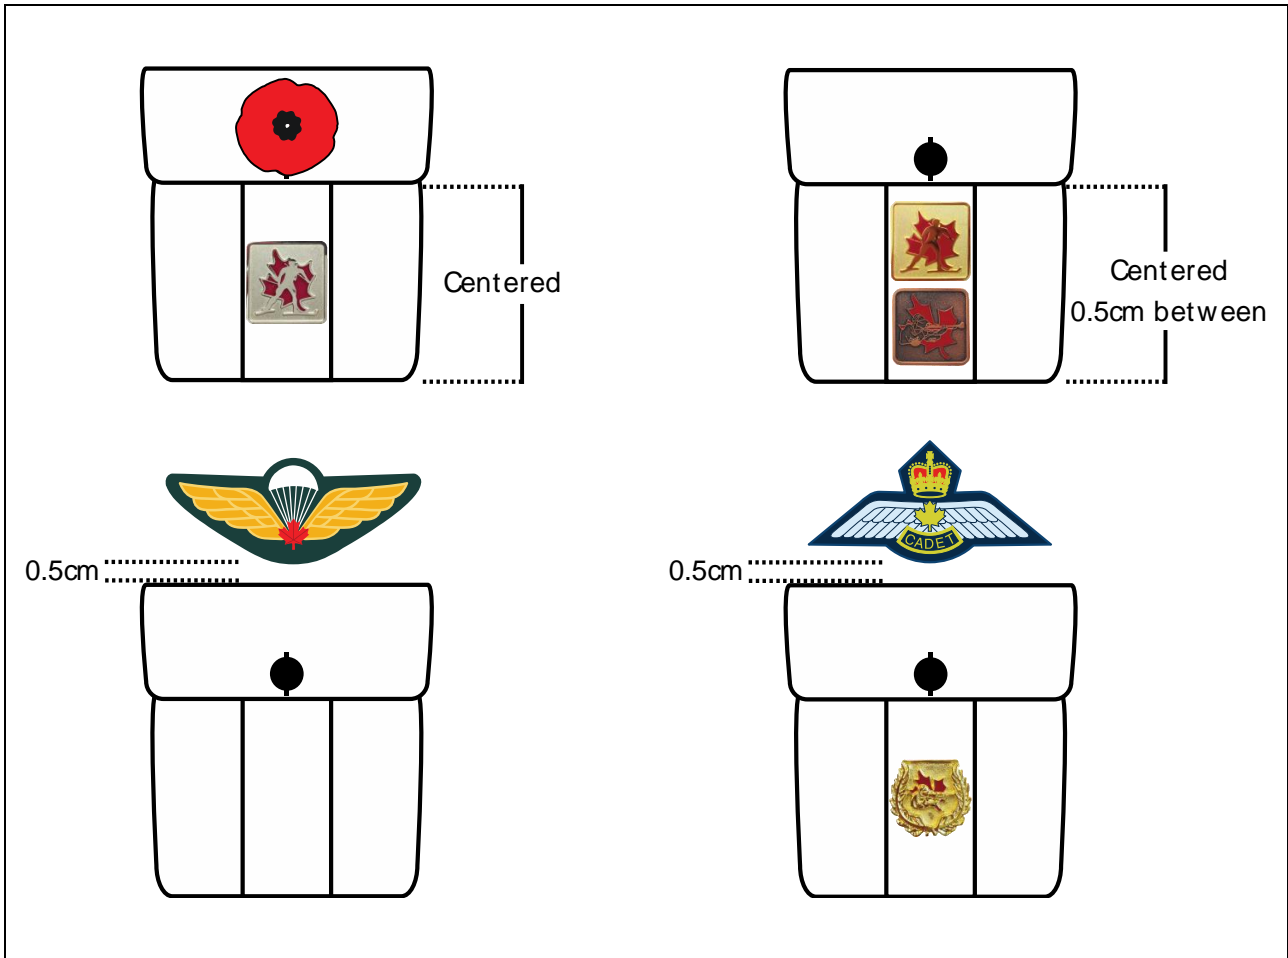

ANNEX H
INSIGNIA PLACEMENT
AIR CADETS – LEFT SLEEVE

Figure 3H-E – Insignia Placement

ANNEX H
INSIGNIA PLACEMENT
AIR CADETS – RIGHT SLEEVE

Figure 3H-F – Insignia Placement

LEFT POCKET

Figure 3I-J – Participation and Competition Insignia

RIGHT POCKET

Figure 3I-K – Participation and Competition Insignia

ANNEX A

POSITIONING OF POPPY

Figure 4A-A – Positioning of Poppy

ANNEX C
UNDRESS RIBBONS

Figure 5C-A – Precedence of Undress Ribbon Rows