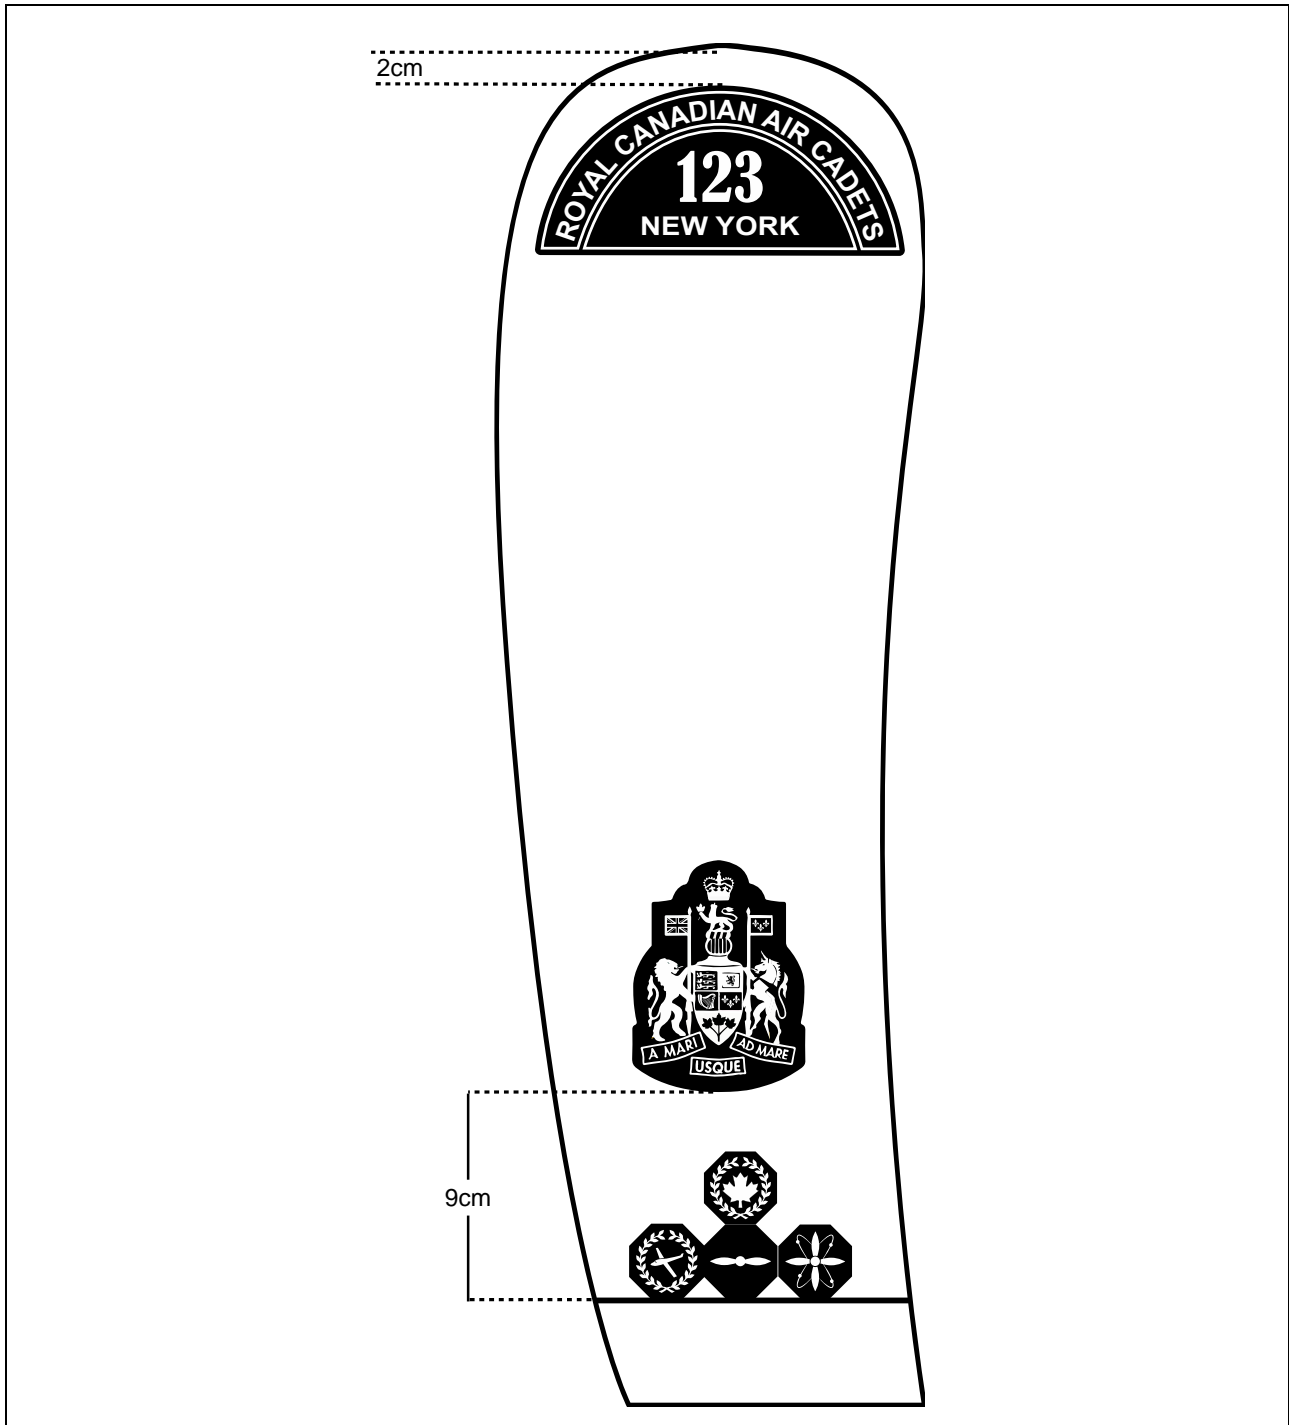

ANNEX H
INSIGNIA PLACEMENT
AIR CADETS – LEFT SLEEVE

Figure 3H-E – Insignia Placement

ANNEX H
INSIGNIA PLACEMENT
AIR CADETS – RIGHT SLEEVE

Figure 3H-F – Insignia Placement

LEFT POCKET

Figure 3I-J – Participation and Competition Insignia

RIGHT POCKET

Figure 3I-K – Participation and Competition Insignia

ANNEX A

POSITIONING OF POPPY

Figure 4A-A – Positioning of Poppy

ANNEX C
UNDRESS RIBBONS

Figure 5C-A – Precedence of Undress Ribbon Rows